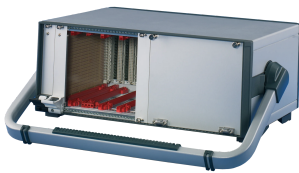

RatiopacPRO/-Air Tip-up Handle, 63 HP

KATALOGNUMMER

24571-321

Tip-up carrying handles.

CERTIFICERINGER

FUNKTIONER

Adjustable in 30° increments

Retrofittable without mechanical tooling on case

Static load-carrying capacity 30 kg

The handle enable a user to have a better view to the front side of the case in case of desktop usage

PRODUKTEGENSKABER

Rack Width: 63HP

Pakke mængde: 1

Håndtagstype: Tip-up Handle