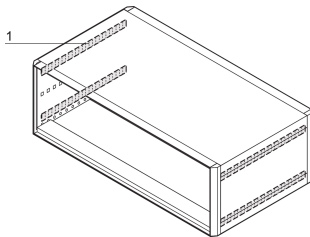

# RatiopacPRO EMC Shielding Kit, Side Panel to Cover Plate, 495 mm

## KATALOGNUMMER

**24571-342**

For EMC shielding between side panel and cover plate. The stainless steel shielding assembles to the cover and makes contact with the side panels.

## FUNKTIONER

For horizontal EMC shielding between side panels and cover plates

Scope of delivery sufficient for one case