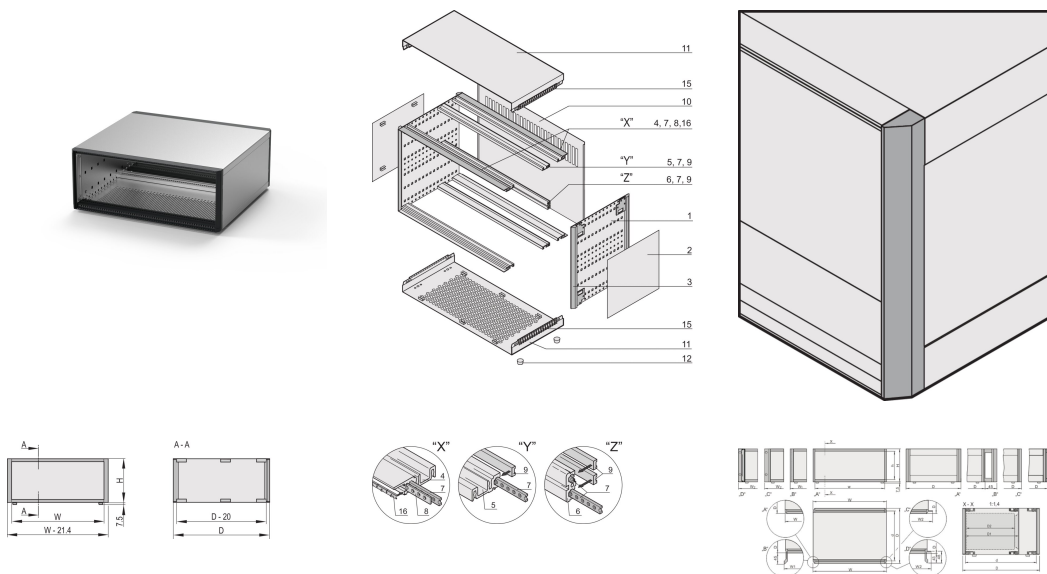

# RatiopacPRO, Complete Case, Desktop, Shielded, Front Trim, 3 U, 42 HP, 315 mm

**KATALOGNUMMER**

**24572-052**

The nVent SCHROFF RatiopacPRO case with EMC shielding, provides electronics protection for 19" and individual electronic assemblies. This flexible and robust case is simple to convert from desktop to a 19" rack mount case and includes four different style options. This version of the case provides a sleek design for desktop applications.

**CERTIFICERINGER**

**FUNKTIONER**

Desktop enclosure with pre-configured components, in accordance to IEC 60297-3-101; prepared for 19" components, e.g. plug-in units and euroboards

Shielded

Version with cover strips

Ventilation slit in base plate

Rear panel perforated

Conforms with DIN EN 62368-1

## PRODUKTEGENSKABER

---

Rack Height: 3U

Rack Width: 42HP

Dybde: 315.5mm

Pakke mængde: 1

Usable Height: 112.3mm

Usable Width: 219mm