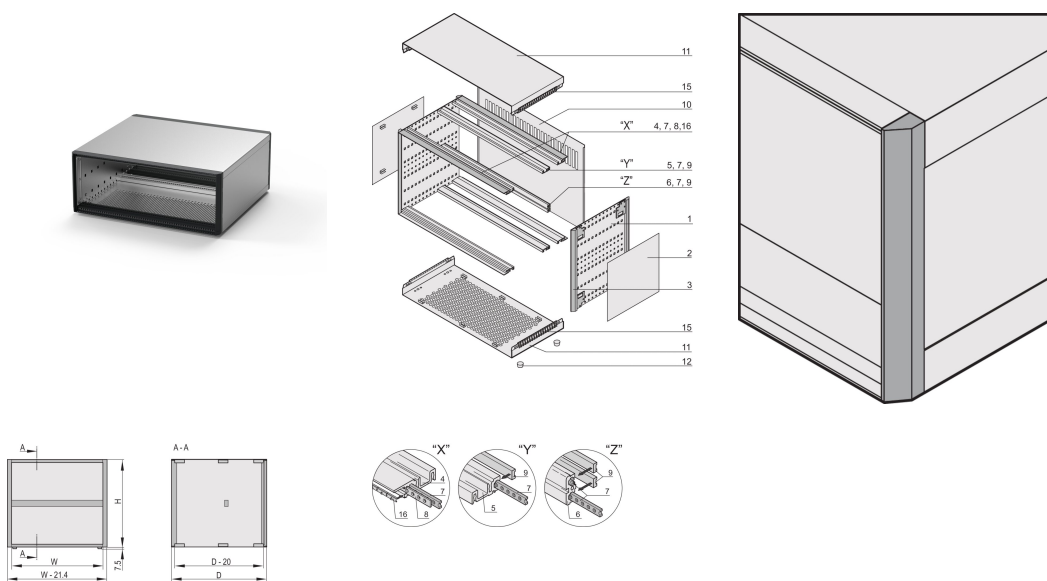

# RatiopacPRO, Complete Case, Desktop, Shielded, Front Trim, 6 U, 42 HP, 315 mm

**KATALOGNUMMER**

**24572-064**

The nVent SCHROFF RatiopacPRO case with EMC shielding, provides electronics protection for 19" and individual electronic assemblies. This flexible and robust case is simple to convert from desktop to a 19" rack mount case and includes four different style options. This version of the case provides a sleek design for desktop applications.

**CERTIFICERINGER**

**FUNKTIONER**

Desktop enclosure with pre-configured components, in accordance to IEC 60297-3-101; prepared for 19" components, e.g. plug-in units and euroboards

Shielded

Version with cover strips

Ventilation slit in base plate

Rear panel perforated

Conforms with DIN EN 62368-1

## PRODUKTEGENSKABER

---

Rack Height: 6U

Rack Width: 42HP

Dybde: 315.5mm

Pakke mængde: 1

Usable Height: 245.7mm

Usable Width: 219mm