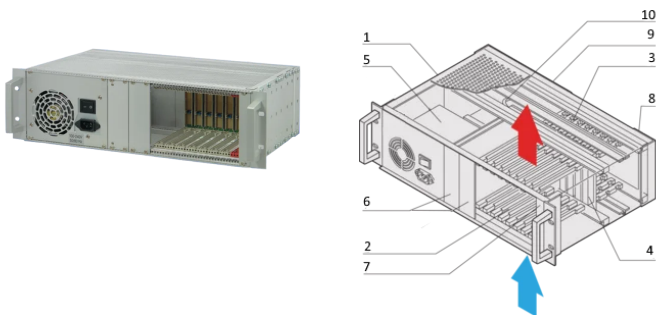

CPCI System With ATX PSU, 3 U, 8 Slot

KATALOGNUMMER

24579-031

Fanless 3U CompactPCI System with vertical Card Cage for eight 3U Boards and eight RTM Boards. With built in ATX Power Supply.

CERTIFICERINGER

FUNKTIONER

In accordance with IEC 60297-3-101, -102, -103; IEEE 1101.1, 1101.10/11; backplane in accordance with PICMG 2.0 rev. 3.0

System with vertical card cage. Board format Front: 3 U, 160 mm deep; Rear I/O: 3 U, 80 mm deep

Backplane 8 slot, 3 U, 32 bit; system slot right; 8 HP wide CPU can be used

Heat dissipation by convection, airflow bottom to top

ATX PSU, 300 W

PRODUKTEGENSKABER

Product Type: System

Number of Slots: 8

Type: 19" Rack Mount

Backplane Type: 3 U CompactPCI

Data Transfer: 32-bit PCI Bus

Power per Slot: 10W

Indgangsspænding AC: 100 – 240V

Rack Height: 3U

Power Supply Type: (1) ATX PSU

Power Supply Included: Yes

Rear I/O: Yes