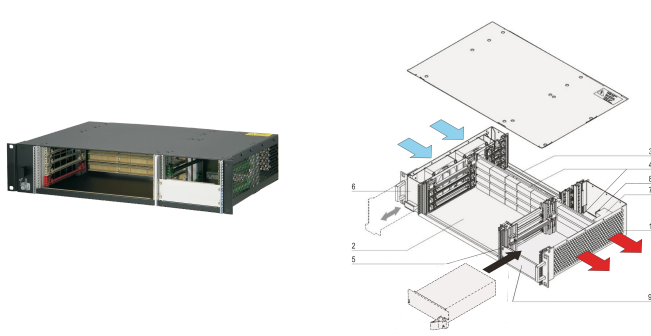

CPCI System for Pluggable PSU, Horizontal, 2 U, 4 Slot

KATALOGNUMMER

24579-082

2 U CompactPCI System with horizontal Card Cage for four 6 U Boards, four RTM Boards and one CompactPCI 3 U Pluggable Power Supply. Option to assemble a second pluggable Power Supply.

CERTIFICERINGER

FUNKTIONER

In accordance with IEC 60297-3-101, -102, -103; IEEE 1101.1, 1101.10/11; backplane in accordance with PICMG 2.0 rev. 3.0

System with horizontal card cage. Board format Front: 6 U, 160 mm deep; Rear I/O: 6 U, 80 mm deep

Backplane (signal and power backplane in one unit) 4 slot, 6 U, 64 bit System slot left, Power connector (2 x P 47)

Heat dissipation by hot-swap fan unit (airflow left to right)

Prepared for the assembly of a 19" CompactPCI power supply (3 U, 8 HP)

PRODUKTEGENSKABER

Product Type: System

Number of Slots: 4

Type: 19" Rack Mount

Backplane Type: 6 U CompactPCI

Data Transfer: 64-bit PCI Bus

Power per Slot: 40W

Indgangsspænding AC: 100 – 240V