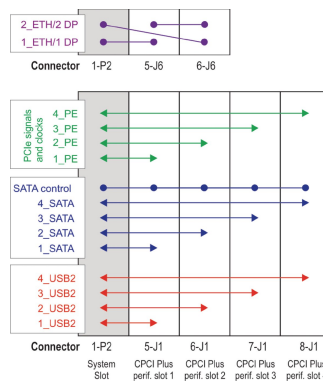

CPCI PlusIO System With Pluggable PSU, 4 U, 8 Slot

KATALOGNUMMER

24579-400

4 U CompactPCI PlusIO System with vertical Card Cage for one CPCI PlusIO System Controller, 4 CompactPCI and 3 CompactPCI Serial Peripheral Boards and one CompactPCI 3 U Pluggable Power Supply.

CERTIFICERINGER

FUNKTIONER

In accordance with IEC 60297-3-101, -102, -103; IEEE 1101.1, 1101.10/11; backplane in accordance with PICMG 2.0 rev. 3.0 and PICMG 2.30 rev. 1.0

System with vertical card cage. Board format Front: 3 U, 160 mm deep, 8 slot; Rear I/O: 3 U, 80 mm deep, 3 slot