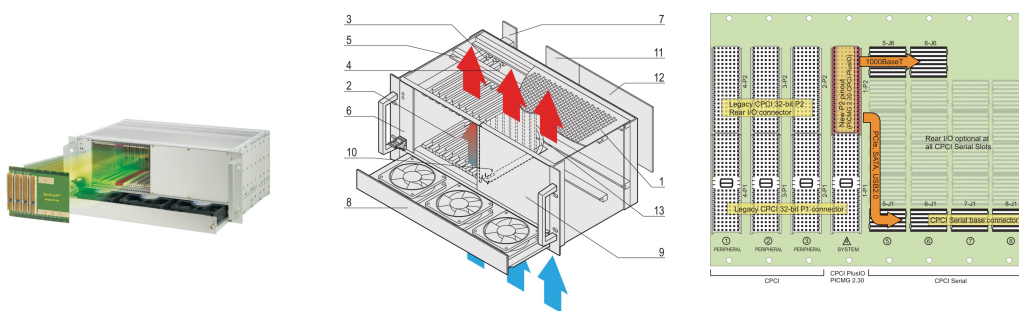

CPCI PlusIO System With Pluggable PSU, 4 U, 8 Slot

KATALOGNUMMER

24579-400

4 U CompactPCI PlusIO System with vertical Card Cage for one CPCI PlusIO System Controller, 4 CompactPCI and 3 CompactPCI Serial Peripheral Boards and one CompactPCI 3 U Pluggable Power Supply.

CERTIFICERINGER

FUNKTIONER

In accordance with IEC 60297-3-101, -102, -103; IEEE 1101.1, 1101.10/11; backplane in accordance with PICMG 2.0 rev. 3.0 and PICMG 2.30 rev. 1.0

System with vertical card cage. Board format Front: 3 U, 160 mm deep, 8 slot; Rear I/O: 3 U, 80 mm deep, 3 slot

PRODUKTEGENSKABER

Product Type: System

Number of Slots: 8

Type: 19" Rack Mount

Backplane Type: 3 U, 4 Slot CompactPCI and 4 Slot CompactPCI Serial

Data Transfer: 32-bit PCI Bus; PCIe Gen2

Power per Slot: 40W

Indgangsspænding AC: 100 – 240V

Airflow Direction: Bottom to Top

Rack Height: 4U

Power Supply Type: (1) Pluggable PSU

Power Supply Included: Yes

Rear I/O: Yes

Complies With: PICMG 2.30 R1.0

Dybde: 275mm