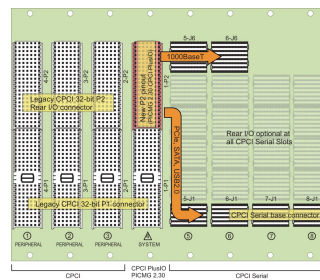

CPCI PlusIO System With Pluggable PSU, 4 U, 8 Slot

KATALOGNUMMER

24579-400

4 U CompactPCI PlusIO System with vertical Card Cage for one CPCI PlusIO System Controller, 4 CompactPCI and 3 CompactPCI Serial Peripheral Boards and one CompactPCI 3 U Pluggable Power Supply.

CERTIFICERINGER

FUNKTIONER

In accordance with IEC 60297-3-101, -102, -103; IEEE 1101.1, 1101.10/11; backplane in accordance with PICMG 2.0 rev. 3.0 and PICMG 2.30 rev. 1.0

System with vertical card cage. Board format Front: 3 U, 160 mm deep, 8 slot; Rear I/O: 3 U, 80 mm deep, 3 slot