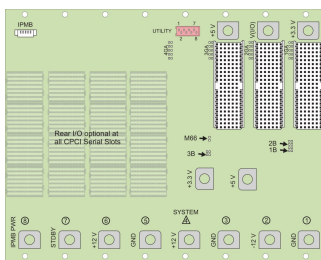

CPCI PlusIO System With Pluggable PSU, 4 U, 8 Slot

KATALOGNUMMER

24579-400

4 U CompactPCI PlusIO System with vertical Card Cage for one CPCI PlusIO System Controller, 4 CompactPCI and 3 CompactPCI Serial Peripheral Boards and one CompactPCI 3 U Pluggable Power Supply.

CERTIFICERINGER

FUNKTIONER

In accordance with IEC 60297-3-101, -102, -103; IEEE 1101.1, 1101.10/11; backplane in accordance with PICMG 2.0 rev. 3.0 and PICMG 2.30 rev. 1.0

System with vertical card cage. Board format Front: 3 U, 160 mm deep, 8 slot; Rear I/O: 3 U, 80 mm deep, 3 slot