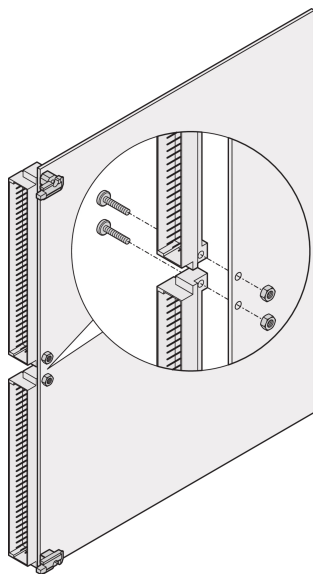

# Frame Type Plug-In Unit Connector to PCB Mounting Kit, Center

## KATALOGNUMMER

**24812-600**

Connector mounting kit onto PCB, for mounting of DIN connectors in the center of 6 U PCBs.

## FUNKTIONER

Connector mounting kit onto PCB, for mounting of DIN connectors in the center of 6 U PCBs