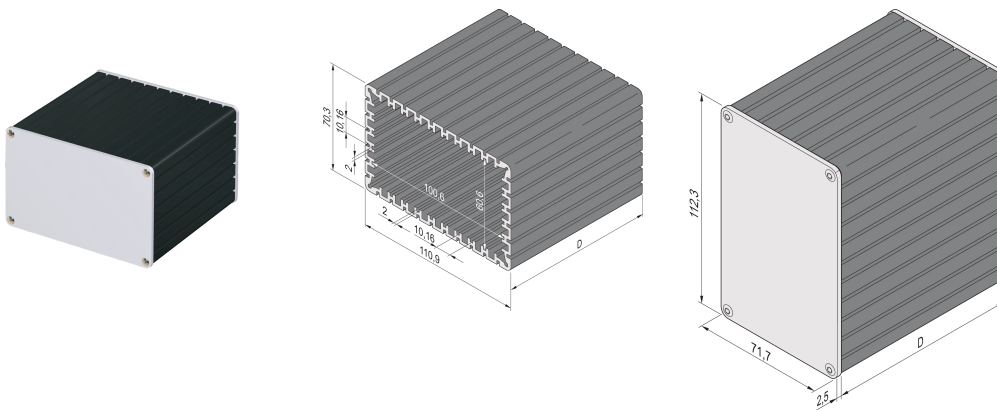

Minipac Rectangular Shape Case, Desktop

KATALOGNUMMER

24814-024

The rectangular Alu-profile case enables a user to insert 4 standard PCBs (height 100 mm x depth 160 mm). The PCBs will be inserted in grooves in the Alu-profile tube. Both sides are covered with 2.5 mm thick front panels.

CERTIFICERINGER

FUNKTIONER

Accommodates 4 standardized PCBs (height 100 mm, depth 160 mm) or rotated by 90° to accommodate 8 non-standardized PCBs (height 60 mm, depth 160 mm)

PCB thickness 1.6 mm, spacing 10.16 mm (2 HP)

Length D = 160 mm, long side 110.9 mm, short side 70.3 mm

Desktop version

PRODUKTEGENSKABER

Product Type: Small Form Factor Case

Produktfamilie: Minipac

Type: Desktop

Højde: 112.3mm

Bredde: 71.7mm

Dybde: 160.5mm

Materiale: Aluminium

Farve: Black

Finish: Anodized

Beskyttelsesgrad: IP40

Cooling: Non-Perforated

Shape: Rectangular

Pakke mængde: 1