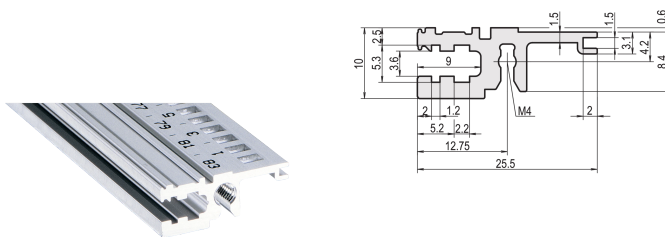

Horizontal Rail, Front, Type L-OD, Light, Without Lip, 40 HP

KATALOGNUMMER

34560-040

Combinations of horizontal rails and side panels

	Subrack 1 HP	Subrack 2 HP	Subrack 3 HP	Subrack 4 HP
Subrack 1 HP	-	+	+	+
Subrack 2 HP	+	+	+	+
Subrack 3 HP	+	+	-	-
Subrack 4 HP	+	+	-	-

Legend: + can be combined, - combination not recommended

The horizontal rail without a lip enable the use of a setups such as a 6 U front panel for a subrack which is split into 2 x 3 U.

CERTIFICERINGER

FUNKTIONER

For installation behind full-width front panel

< 28 HP not to print

Without lip (L-OD)

Aluminum extrusion, anodized finish, conductive contact surface

PRODUKTEGENSKABER

Rack Width: 40HP

Pakke mængde: 1

Finish: Anodized

Length: 208.28mm

Materiale: Aluminium

Produktfamilie: EuropacPRO; RatiopacPRO; RatiopacPRO AIR; CompacPRO; PropacPRO

Product Type: Horizontal Rail

Type: Light, OD

Works With: Subracks; Cases