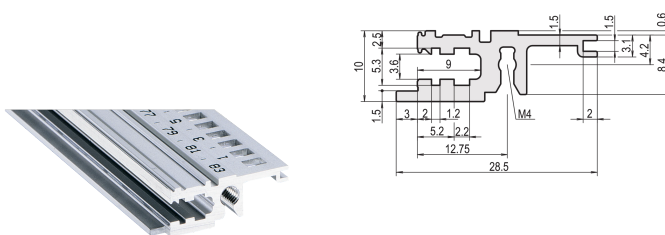

Horizontal Rail, Front, Type L-KD, Light, Short Lip, 42 HP

KATALOGNUMMER

34560-142

Combinations of horizontal rails and side panels

„+“ can be combined, „-“ combination not recommended

	Standard rail	Standard rail with short lip	Standard rail with short lip and light	Standard rail with short lip and light and side panel
Standard rail	-	+	+	+
Standard rail with short lip	+	+	+	+
Standard rail with short lip and light	+	+	-	-
Standard rail with short lip and light and side panel				
	Light L	Fluorescent F	Neon L or F	Edge of F

Light L

The horizontal rail with a short lip makes a clean design to the assembled front panel.

CERTIFICERINGER

FUNKTIONER

Standard rail at the front

Installation at top and bottom

Short lip (L-KD)

< 28 HP not to print

Aluminum extrusion, anodized finish, conductive contact surface

PRODUKTEGENSKABER

Rack Width: 42HP

Pakke mængde: 1

Finish: Anodized

Length: 218.44mm

Materiale: Aluminium

Produktfamilie: EuropacPRO; RatiopacPRO; RatiopacPRO AIR; CompacPRO; PropacPRO

Product Type: Horizontal Rail

Type: Light, KD

Works With: Subracks; Cases

Gross Weight: 0.067kg

YDERLIGERE PRODUKTOPLYSNINGER

Delivery is in standard pack multiples. Pricing is per individual item.

Please take into consideration that deliveries may be carried out in the stated SPQs (SPQ, e.g. 5 pieces, 10 pieces, 50 pieces, etc.). Differing order quantities (e.g. 2 pieces) may be changed to the next possible delivery quantity = Standard Pack Quantity.