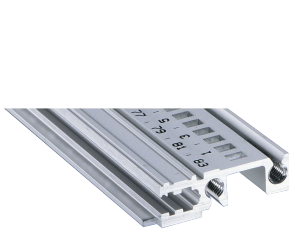

Horizontal Rail Front, Type H-KD, Heavy, Short Lip, 1000 mm

KATALOGNUMMER

34560-201

Combinations of horizontal rails and side panels

		Combinations of horizontal rails and side panels			
		"4" can be combined		"2" combination not recommended	
RatiopacPRO	Standard 4" rail	-	+	+	+
	Standard 2" rail	+	+	+	+
EuropacPRO	Standard 4" rail	+	+	-	-
	Standard 2" rail	+	+	-	-
		Light 1" panel	Standard 2" panel	Heavy 3" panel	Rugged 4" panel

Aluminum extrusion horizontal rail of the type H-KD (H-KD = Heavy, Short Lip) with a anodized surface and conductive contact surface. Printed HP markings for a quick optical positioning of the guide rails. Suitable for RatiopacPRO/-AIR and EuropacPRO/-rugged).

CERTIFICERINGER

FUNKTIONER

Installation at top and bottom

Short lip (H-KD)

Aluminum extrusion, anodized finish, conductive contact surface

PRODUKTEGENSKABER

Rack Width: 195HP

Pakke mængde: 1

Finish: Anodized

Length: 1000mm

Materiale: Aluminium

Produktfamilie: EuropacPRO; RatiopacPRO; RatiopacPRO AIR; CompacPRO; PropacPRO

Product Type: Horizontal Rail

Type: Heavy, KD

Works With: Subracks; Cases

Net Weight: 0.38kg