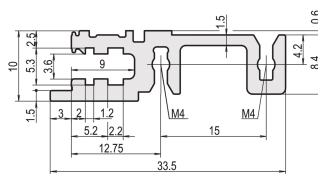

Horizontal Rail Front, Type H-KD, Heavy, Short Lip, 1000 mm

KATALOGNUMMER

34560-201

Combinations of horizontal rails and side panels

		Combinations of horizontal rails and side panels			
		"4" can be combined		"2" combination not recommended	
RatiopacPRO	Standard 4" rail	-	+	+	+
	Standard 2" rail	+	+	+	+
EuropacPRO	Standard 4" rail	+	+	-	-
	Standard 2" rail	+	+	-	-
		Light 1" panel	Standard 2" panel	Heavy 3" panel	Rugged 4" panel

Aluminum extrusion horizontal rail of the type H-KD (H-KD = Heavy, Short Lip) with a anodized surface and conductive contact surface. Printed HP markings for a quick optical positioning of the guide rails. Suitable for RatiopacPRO/-AIR and EuropacPRO/-rugged).

CERTIFICERINGER

FUNKTIONER

Installation at top and bottom

Short lip (H-KD)

Aluminum extrusion, anodized finish, conductive contact surface

PRODUKTEGENSKABER

Rack Width: 195HP

Pakke mængde: 1