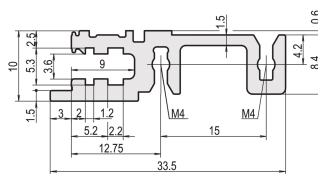

Horizontal Rail Front, Type H-KD, Heavy, Short Lip, 63 HP

KATALOGNUMMER

34560-263

Combinations of horizontal rails and side panels

		"4" can be combined		"2" combination not recommended	
RatiopacPRO	Standard 4" rail	-	+	+	+
	Standard 2" rail	+	+	+	+
EuropacPRO	Standard 4" rail	+	+	-	-
	Standard 2" rail	+	+	-	-
Side panel		Light 1" (Green)	Standard 2" (Green)	Heavy 3" (Green)	Rugged 4" (Green)

Aluminum extrusion horizontal rail of the type H-KD (H-KD = Heavy, Short Lip) with a anodized surface and conductive contact surface. Printed HP markings for a quick optical positioning of the guide rails. Suitable for RatiopacPRO/-AIR and EuropacPRO/-rugged).

CERTIFICERINGER

FUNKTIONER

Installation at top and bottom

Short lip (H-KD)

Aluminum extrusion, anodized finish, conductive contact surface

PRODUKTEGENSKABER

Rack Width: 63HP

Pakke mængde: 1

Finish: Anodized

Length: 325.12mm

Materiale: Aluminium

Produktfamilie: EuropacPRO; RatiopacPRO; RatiopacPRO AIR; CompacPRO; PropacPRO

Product Type: Horizontal Rail

Type: Heavy, KD

Works With: Subracks; Cases