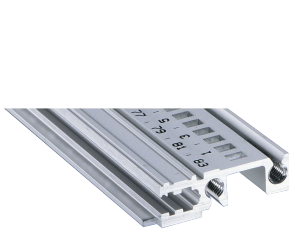

Horizontal Rail Front, Type H-KD, Heavy, Short Lip, 63 HP

KATALOGNUMMER

34560-263

Combinations of horizontal rails and side panels

		"4" can be combined		"2" combination not recommended	
RatiopacPRO	Standard 4" rail	-	+	+	+
	Standard 2" rail	+	+	+	+
EuropacPRO	Standard 4" rail	+	+	-	-
	Standard 2" rail	+	+	-	-
Side panel		Light 1" (Green)	Standard 2" (Green)	Heavy 3" (Green)	Rugged 4" (Green)

Aluminum extrusion horizontal rail of the type H-KD (H-KD = Heavy, Short Lip) with a anodized surface and conductive contact surface. Printed HP markings for a quick optical positioning of the guide rails. Suitable for RatiopacPRO/-AIR and EuropacPRO/-rugged).

CERTIFICERINGER

FUNKTIONER

Installation at top and bottom

Short lip (H-KD)

Aluminum extrusion, anodized finish, conductive contact surface

PRODUKTEGENSKABER

Rack Width: 63HP

Pakke mængde: 1

Finish: Anodized

Length: 325.12mm

Materiale: Aluminium

Produktfamilie: EuropacPRO; RatiopacPRO; RatiopacPRO AIR; CompacPRO; PropacPRO

Product Type: Horizontal Rail

Type: Heavy, KD

Works With: Subracks; Cases