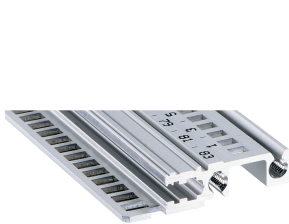

Horizontal Rail, Front, Type H-LD, Heavy, Long Lip, for IEEE Application, 42 HP

KATALOGNUMMER

34560-342

Combinations of horizontal rails and side panels

	Side panel 1	Side panel 2	Side panel 3	Side panel 4
Horizontal rail 1	-	+	+	+
Horizontal rail 2	+	+	+	+
Horizontal rail 3	+	+	-	-
Horizontal rail 4	Light 1	Fluorescent 2	Heavy 3	Edgecut 4

Legend: + can be combined, - combination not recommended, + not recommended

The horizontal rail with a long lip enables the use of IEEE insertion / extraction handles.

CERTIFICERINGER

FUNKTIONER

For plug-in units with IEEE handle

Long lip (H-LD)

Installation at top and bottom

For CPCI and VME64x systems

Aluminum extrusion, anodized finish, conductive contact surface

PRODUKTEGENSKABER

Rack Width: 42HP

Pakke mængde: 1

Finish: Anodized

Length: 218.44mm

Materiale: Aluminium

Produktfamilie: EuropacPRO; RatiopacPRO; RatiopacPRO AIR; CompacPRO; PropacPRO

Product Type: Horizontal Rail

Type: Heavy, LD

Works With: Subracks; Cases

Gross Weight: 0.086kg