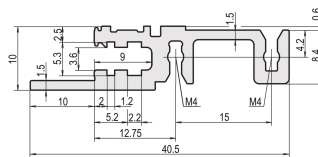

Horizontal Rail, Front, Type H-LD, Heavy, Long Lip, for IEEE Application, 42 HP

KATALOGNUMMER

34560-342

Combinations of horizontal rails and side panels

	Side panel 1	Side panel 2	Side panel 3	Side panel 4
Horizontal rail 1	-	+	+	+
Horizontal rail 2	+	+	+	+
Horizontal rail 3	+	+	-	-
Horizontal rail 4	Light 1	Fluorescent 2	Heavy 3	Edgecut 4

Legend: + can be combined, - combination not recommended, + not recommended

The horizontal rail with a long lip enables the use of IEEE insertion / extraction handles.

CERTIFICERINGER

FUNKTIONER

For plug-in units with IEEE handle

Long lip (H-LD)

Installation at top and bottom

For CPCI and VME64x systems

Aluminum extrusion, anodized finish, conductive contact surface

PRODUKTEGENSKABER

Rack Width: 42HP

Pakke mængde: 1

Finish: Anodized

Length: 218.44mm

Materiale: Aluminium

Produktfamilie: EuropacPRO; RatiopacPRO; RatiopacPRO AIR; CompacPRO; PropacPRO

Product Type: Horizontal Rail

Type: Heavy, LD

Works With: Subracks; Cases

Gross Weight: 0.086kg