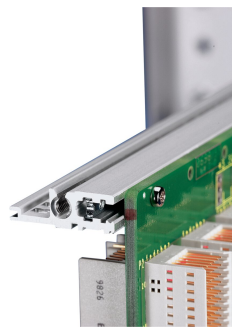

# Horizontal Rail, Rear, Type H-VT, Heavy, 40 HP

## KATALOGNUMMER

34560-740

Combinations of horizontal rails and side panels

		+ = can be combined, - = combination not recommended			
Horizontal rail	Standard	-	+	+	subcase to request
	Heavy	+	subcase to request (for connection)	subcase to request with subcase for external connection	+
Horizontal rail	Standard	+	+	-	-
	Heavy	+	+	-	-
Side panel	Light 1.0				
	Fluorid 1.0				
	Heavy 1.0				
	Rugged 1.0				

The horizontal rail, type VT enables the direct assembly of a backplane.

## FUNKTIONER

For direct backplane mounting

Mounting top and bottom

Recessed installation for high mechanical demands (H-VT)

Aluminum extrusion, anodized finish, conductive contact surface