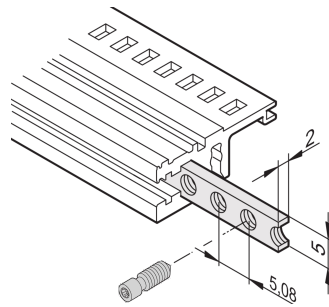

Horizontal Rails Threaded Insert, M2.5, 40 HP

KATALOGNUMMER

34561-340

The threaded insert is a metal strip with thread M2.5 and allows the fixing of front panels.

CERTIFICERINGER

FUNKTIONER

The collar screws used for fixing partial-width front panels must be 12.3 mm long

Usable for all horizontal rails

PRODUKTEGENSKABER

Rack Width: 40HP

Pakke mængde: 1

Finish: Forzinket Stål

Length: 207.78mm

Materiale: Stål

Produktfamilie: EuropacPRO; RatiopacPRO; RatiopacPRO AIR; CompacPRO; PropacPRO; Inpac

Product Type: Threaded Insert

Works With: Subracks; Cases

YDERLIGERE PRODUKTOPLYSNINGER

Please take into consideration that deliveries may be carried out in the stated SPQs (SPQ, e.g. 5 pieces, 10 pieces, 50 pieces, etc.). Differing order quantities (e.g. 2 pieces) may be changed to the next possible delivery quantity = Standard Pack Quantity.