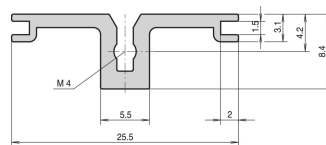

Horizontal Rail Rear, Type AB for Rear I/O Board Guides, 84 HP

KATALOGNUMMER

34561-584

Combinations of horizontal rails and side panels

„+“ can be combined, „-“ combination not recommended

	Horizontal rail	Horizontal rail with HP markings	Horizontal rail with HP markings and conductive surface	Horizontal rail with HP markings and conductive surface and HP markings
Horizontal rail	-	+	+	+
Horizontal rail with HP markings	+	+	+	+
Horizontal rail with HP markings and conductive surface	+	+	-	-
Horizontal rail with HP markings and conductive surface and HP markings				
	Light 1	Dark 1	Heavy 1	Rugged 1