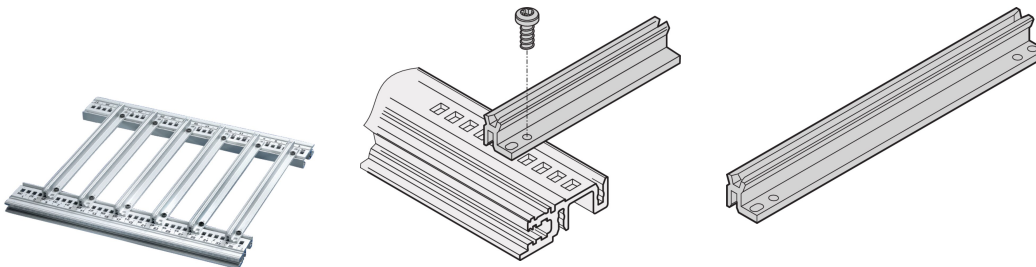

Guide Rail Accessory Type for Heavy PCBs, Extra Strong, Aluminum, 340 mm, 2 mm Groove Width, Silver

KATALOGNUMMER

34562-884

This reinforced guide rail for heavy PCBs of the type accessory, forms a reliable interface between the subrack mechanics and the sub-assemblies. The guide rails can additionally be bolted to the horizontal

CERTIFICERINGER

FUNKTIONER

For especially heavy PCBs, plug-in units or frame type plug-in units

Mounting, for bolting to type H (heavy) and type R (rugged) horizontal rails only

Aluminium profile

PRODUKTEGENSKABER

Pakke mængde: 1

Board Depth: 340mm

Groove Width: 2

Farve: Silver

Finish: Anodized

Materiale: Aluminium

Produktfamilie: EuropacPRO; RatiopacPRO; RatiopacPRO AIR; CompacPRO; PropacPRO; MultipacPRO; Inpac

Product Type: Guide Rail