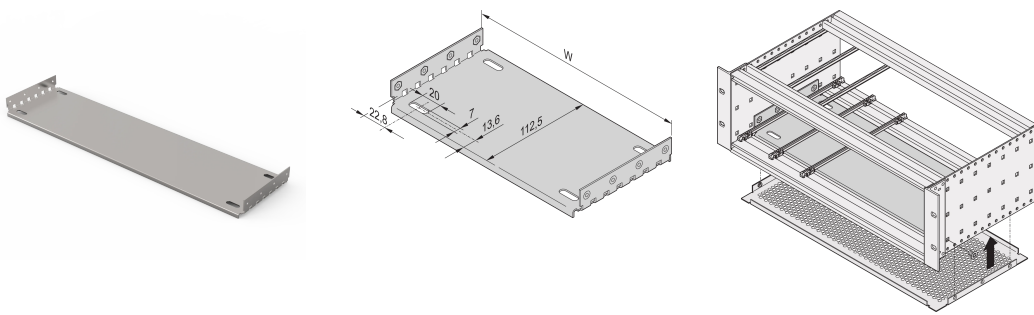

EuropacPRO Mounting Plate for Use With Cover Plate, 42 HP, 160 mm Board Length

KATALOGNUMMER

34563-002

Material	HP	W	D
34563001	28	146,87	112,50
34563009	28	146,87	172,50
34563002	42	217,99	112,50
34563014	42	217,99	172,50
34563003	63	324,67	112,50
34563019	63	324,67	172,50
34563004	84	431,35	112,50
34563024	84	431,35	172,50
34563026	84	431,35	232,50
34563028	84	431,35	292,50
34563042	84	431,35	352,50
34563044	84	431,35	412,50

Mounting plate for use with cover plates for installation and fixing of heavy components. Full width mounting plates (as wide as the subrack or the system case) are fixed to the side panels. The partial width mounting plates are fixed to the side panel and horizontal rail by means of an assembly strip.

Guide rails Type 4,4" and type strengthened cannot be used in combination with a mounting plate. Top / bottom cover which will be inserted into the groove of the light (type L) horizontal rails cannot be used in combination with a mounting plate.

CERTIFICERINGER

FUNKTIONER

For installation and fixing of heavy components

Mounting plate, full width: The mounting plate is as wide as the subrack/system case and is fixed to the side panels

A guide rail can be fitted in first and last slot position