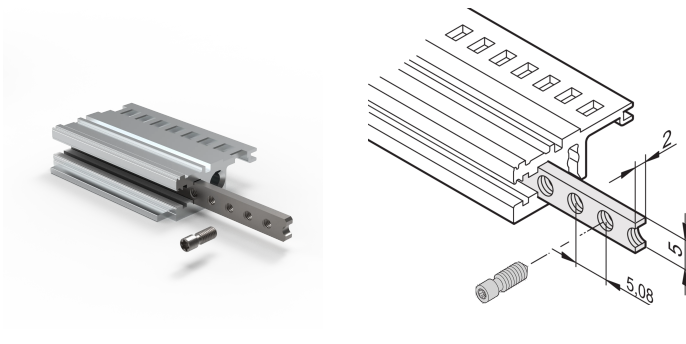

# Horizontal Rails Threaded Insert, M2.5, 1000 mm

## KATALOGNUMMER

**34565-196**

The threaded insert is a metal strip with thread M2.5 and allows the fixing of front panels.

## FUNKTIONER

The collar screws used for fixing partial-width front panels must be 12.3 mm long

Usable for all horizontal rails

## PRODUKTEGENSKABER

Rack Width: 196HP

Pakke mængde: 1

Finish: Forzinket Stål

Length: 1000.26mm

Materiale: Stål

Produktfamilie: EuropacPRO; RatiopacPRO; RatiopacPRO AIR; CompacPRO; PropacPRO; Inpac

Product Type: Threaded Insert