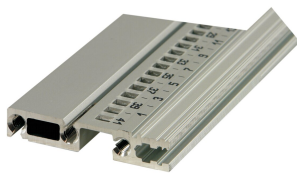

Horizontal Rail, Rear, Type R-VT, Rugged, 40 HP

KATALOGNUMMER

34566-740

Combinations of horizontal rails and side panels

„+“ can be combined, „-“ combination not recommended

	Light 1.0	Flexibel 1.0	Heavy 1.0	Rugged 1.0
Horizontal rail	-	+	+	+
Vertical rail	+	+	+	+
Horizontal rail	+	+	-	-
Vertical rail	+	+	-	-

Light 1.0 Flexibel 1.0 Heavy 1.0 Rugged 1.0

The horizontal rail, type rugged VT enables the direct assembly of a backplane.

CERTIFICERINGER

FUNKTIONER

Type R-VT "rugged" horizontal rail with 3-hole fixing for increased robustness

Aluminum extrusion, anodized finish, conductive contact surface

PRODUKTEGENSKABER

Rack Width: 40HP

Pakke mængde: 1

Finish: Anodized

Length: 208.28mm

Materiale: Aluminium

Produktfamilie: EuropacPRO

Product Type: Horizontal Rail

Type: Rugged, VT

Works With: Subracks

YDERLIGERE PRODUKTOPLYSNINGER

Please take into consideration that deliveries may be carried out in the stated SPQs (SPQ, e.g. 5 pieces, 10 pieces, 50 pieces, etc.). Differing order quantities (e.g. 2 pieces) may be changed to the next possible delivery quantity = Standard Pack Quantity.