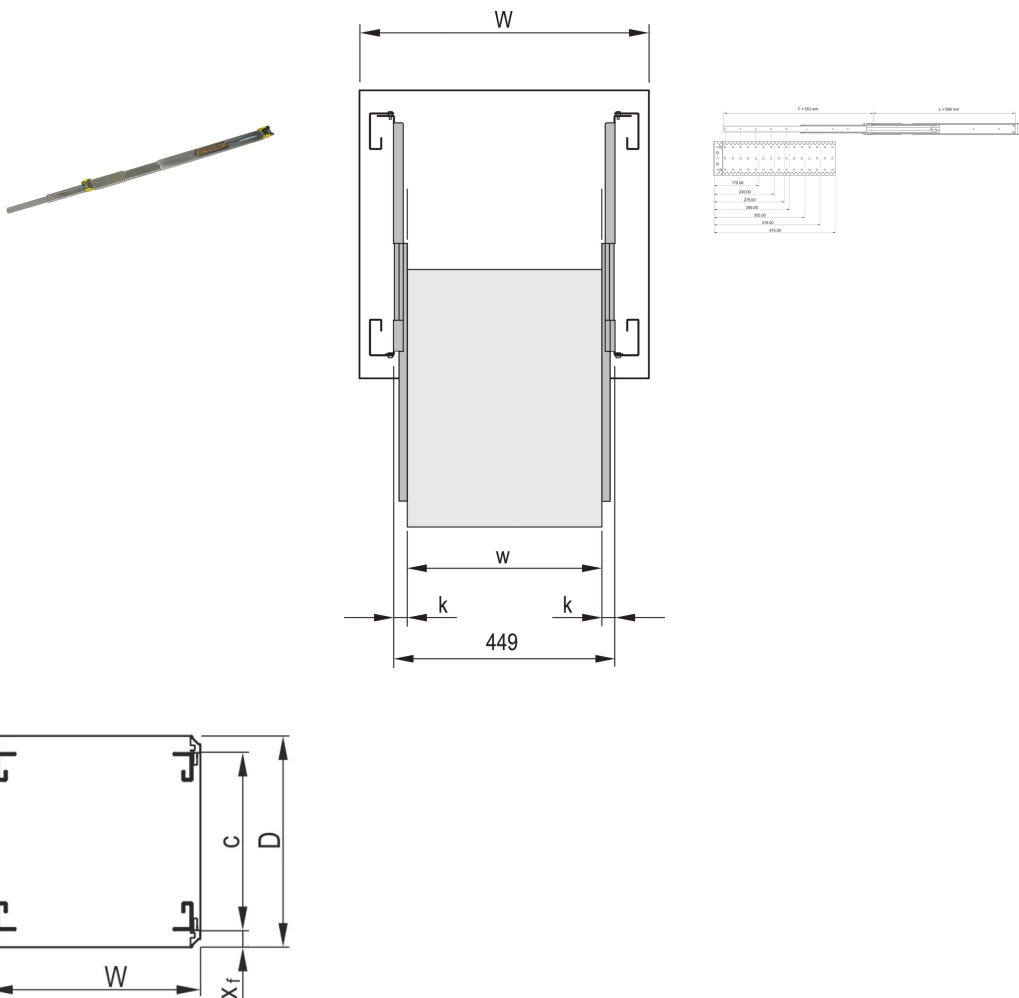

# Telescopic Slide Slim Line, Length 559 mm

KATALOGNUMMER

60110-440

Narrow Telescopic Slide for Subracks with > 100 % extension.

CERTIFICERINGER

## FUNKTIONER

---

Suitable for 84 HP width subracks (type F, type H, type L)

Locks at full extension

Hinged

Extension length > 100 %

Rail width 7.5 mm

Maximum clear width of extension/drawer w = 84 HP (435 mm)

## PRODUKTEGENSKABER

---

Length: 559mm

Pakke mængde: 2

Finish: Forzinket Stål

Materiale: Stål

Product Type: Telescopic Slide

Static Load: 15kg