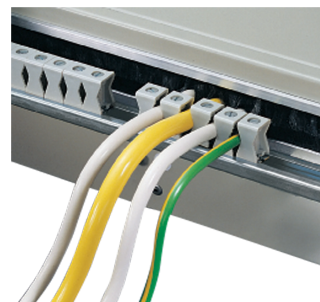

## KATALOGNUMMER

60118-434

Distribution box is used to house PDUs which safely distribute electricity from power source to devices in a circuit.

## FUNKTIONER

For installation of power distribution modules on DIN profile rails (DIN 43880)

Two neutral conductors for terminal clamps from 4 ... 35 mm<sup>2</sup>

With cable support rail at rear, strain relief with clamps

## PRODUKTEGENSKABER

Product Type: Power Distributor

Pakke mængde: 1

Finish: Aluminum-Zinc Plated

Materiale: Stål

Net Weight: 3.74kg