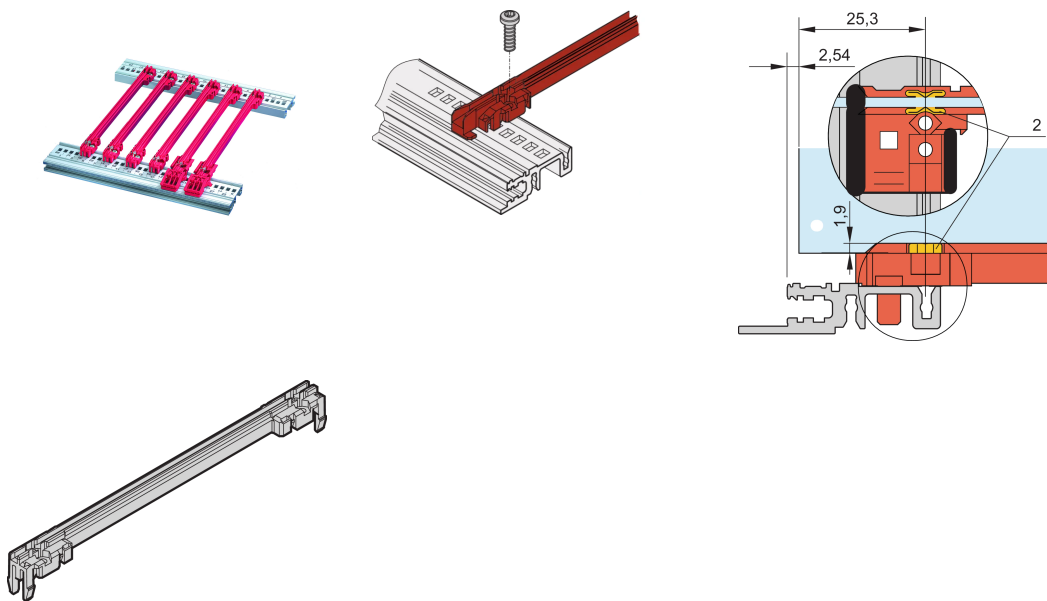

# Guide Rail Accessory Type, Plastic, 100 mm, 2 mm Groove Width, Red

## KATALOGNUMMER

**64568-082**

The plastic guide rail for PCBs or plug-in units of the Accessory type, forms a reliable interface between the subrack mechanics and the sub- assemblies. The guide rails can additionally be bolted to the horizontal

## FUNKTIONER

Plastic guide rail, accessory type

Guide rails can be clipped into horizontal rails (Al extrusion) or into 1.5 mm thick plates

Storage temperature: from -40 °C ... 130 °C

The optional ESD clip can be fitted into guide rails and ensures conductive contact between PCB and horizontal rail both on the solder side and on the component side

Groove Width: 2

Materiale: Polycarbonate

Farve: Red

Pakke mængde: 1

Gross Weight: 0.003kg