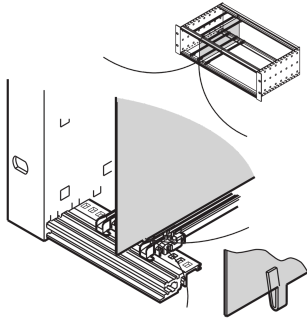

EuropacPRO Divider Plate

The divider plate enables the user to create a separate area inside a subrack or case. The plate can be clipped into the perforation of the horizontal rails. The subracks or cases have to be disassembled if the plate will be assembled.

CERTIFICERINGER

FUNKTIONER

Mounts by clipping into horizontal rails

Space requirement on component side: 2.0 mm

Fitting depends on gasketing method (stainless steel/textile gasket)

SPECIFIKATIONER

- Produktfamilie:** EuropacPRO
- Product Type:** Side Panel
- Materiale:** Stainless Steel
- Works With:** Subracks