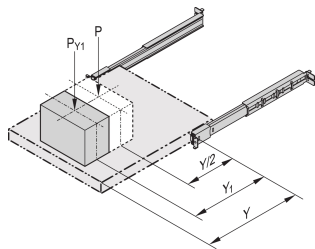

Mounting Kit for Telescopic Slide

Cabinet Mounting Kit for Telescopic Slide for the assembly of 2 Economy 1 U telescopic slides.

CERTIFICERINGER

FUNKTIONER

For the assembly of 2 Economy 1 U telescopic slides

SPECIFIKATIONER

1. **Product Type:** Mounting Kit
   Materiale: Stål
   Finish: Forzinket Stål

Table 1/1

Katalognummer	Type	Pakke mængde	Rack Height
21120-165	Heavy Universal	1	2U
21120-158	Universal	1	2U
21120-159	Universal	1	2U
21120-160	Universal	1	2U
21120-163	Slim Universal	1	2U
21120-164	Heavy Universal	1	2U
21120-162	Slim Universal	1	2U
21120-166	Heavy Universal	1	2U