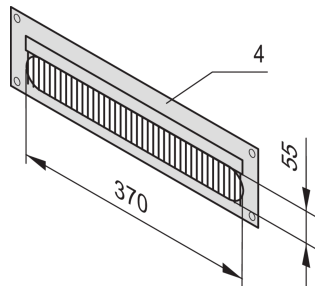

Novastar Cable Ducting

Cover the opening on shortened doors or rear panels for a more aesthetic look.

CERTIFICERINGER

FUNKTIONER

To cover the opening on shortened doors or rear panels

Frame, St, 2.5 mm

With black brush strip

SPECIFIKATIONER

Product Type: Cover

Materiale: Stål

Table 1/2

Katalognummer	Rack Height	Farve	Design Feature	Pakke mængde	Farvekode	Finish
20118-797	4U	Black Grey	Panel & Brushes	1	RAL 7021	Struktur Pulvermaling
20118-390	4U	Light Grey	Panel & Brushes	1	RAL 7035	Struktur Pulvermaling
20118-796	3U	Black Grey	Panel & Brushes	1	RAL 7021	Struktur Pulvermaling