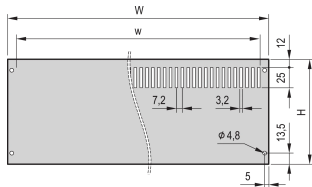

PropacPRO Rear Panel, Full Width, Unshielded

The rear panel, full width for PropacPRO Case mounts to the frame of the case. With or without vented slots.

CERTIFICERINGER

FUNKTIONER

Alu panel, 2.0 mm (84 HP 2.5 mm)

Mounting with support bracket on case (right and left)

SPECIFIKATIONER

- **Materiale:** Aluminium
- **Finish:** Anodized
- **Works With:** Cases
- **Produktfamilie:** PropacPRO
- **Type:** Rear Panel
- **Product Type:** Side Panel

Table 1/2

Katalognummer	Rack Height	Rack Width	Design Feature	Pakke mængde
24576-153	4U	63HP	Perforated	1
24576-145	2U	63HP	Perforated	1
24576-050	3U	84HP	Non-Perforated	1
24576-149	3U	63HP	Perforated	1
24576-150	3U	84HP	Perforated	1