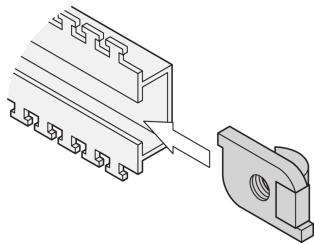

# Slide Nut Kit for C-Rail

C-Rails are for better cable management. Installation generally behind the 19" uprights. They are compatible with standard cable clabs.

## FUNKTIONER

Slide nut for C-profiles

## SPECIFIKATIONER

**Product Type:** Nut

**Material:** Stål

Table 1/1

Katalognummer	Pakke mængde	Type	Works With
21101-127	100	Slide Nut	
21120-140	100	Slide Nut	Varistar CP