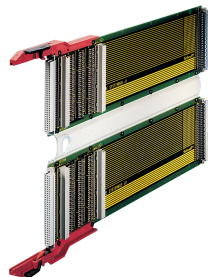

Test Adaptor for VMEbus

Test Adaptor for VMEbus Boards to access test points on the board.

CERTIFICERINGER

FUNKTIONER

Routing and layer stack-up match the requirements of the VME bus

Measuring field for current and voltage measurement (V/I), (a)

Additional measuring pins, e.g. for the probe tips of an oscilloscope (b)

1 pin position for second test object, 1 pin position for terminator board

6 U test adaptors consist of two 3 U test adaptors linked via an intermediate adaptor

Voltage supply lines are designed for 2 A

SPECIFIKATIONER

Table 1/2

Katalognummer	Type	Connector Type	Board Depth	Rack Height	Measuring Field	Number of Layers
23022-010	VMEbus	C96, System Bus, C96, I/O Bus	280mm	6U	Current, Voltage	6
23021-100	VMEbus	C96, I/O Bus	160mm	3U	Current, Voltage	6
23021-002	VMEbus	C96, System Bus	220mm	3U	Current, Voltage	6

Katalognummer	Type	Connector Type	Board Depth	Rack Height	Measuring Field	Number of Layers
23022-004	VMEbus	C96, System Bus, C96, I/O Bus	220mm	6U	Current, Voltage	6
23021-001	VMEbus	C96, System Bus	160mm	3U	Current, Voltage	6
23022-002	VMEbus	C96, System Bus, C96, I/O Bus	160mm	6U	Current, Voltage	6
23021-101	VMEbus	C96, I/O Bus	220mm	3U	Current, Voltage	6