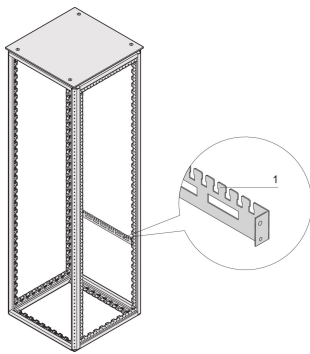

Varistar CP Cable Support Rail for Cabinet Width

Varistar CP horizontal cable support rail in the cabinet width. Mounted directly at the frame.

CERTIFICERINGER

FUNKTIONER

For cable shells (bottom row) and for cable ties, resp. Velcro (top row)

For cable ducting in rear area of cabinet

SPECIFIKATIONER

Materiale: Stål
Product Type: Support Rail

Table 1/2

Katalognummer	Bredde	Pakke mængde	Farve	Farvekode	Finish	Length
21236-093	600mm	2	Black Grey	RAL 7021	Struktur Pulvermaling	550mm
23130-312	800mm	2	Black Grey	RAL 7021	Struktur Pulvermaling	750mm