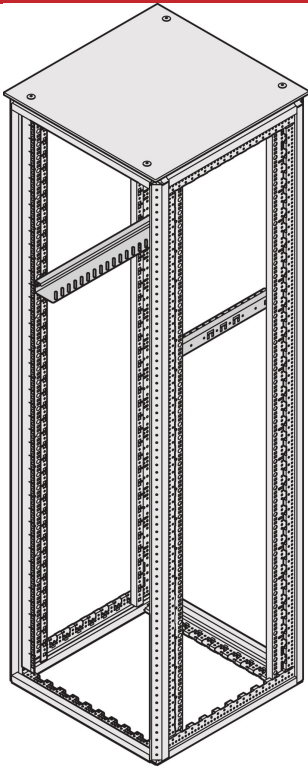

Varistar CP Slide Rail

Mounts on four 19" slide mounts with 25/100 kg weight capacity.

CERTIFICERINGER

FUNKTIONER

Mounts on four 19" slide mounts

Wide support surface (48 mm)

Can be fitted in 1 U increments (attach and screw into place)

SPECIFIKATIONER

Product Type: Slide Rail

Materiale: Stål

Table 1/2

Katalognummer	Static Load	Pakke mængde	Finish	Højde	Length	Works With
23130-096	25kg	2	Aluminum-Zinc Plated	500mm	456mm	Varistar CP
23130-099		2	Aluminum-Zinc Plated			Varistar CP
23130-116	100kg	2	Aluminum-Zinc Plated	200mm	156mm	Varistar CP
23130-120	100kg	2	Aluminum-Zinc Plated	740mm	699mm	Varistar CP
23130-118	100kg	2	Aluminum-Zinc Plated	500mm	458mm	Varistar CP
23130-098	25kg	2	Aluminum-Zinc Plated	740mm	699mm	Varistar CP
23130-097	25kg	2	Aluminum-Zinc Plated	700mm	656mm	Varistar CP
23130-119	100kg	2	Aluminum-Zinc Plated	700mm	658mm	Varistar CP
23130-123	100kg	10	Aluminum-Zinc Plated	500mm	458mm	Varistar CP
23130-101	25kg	10	Aluminum-Zinc Plated	500mm	456mm	Varistar CP
23130-124	100kg	10	Aluminum-Zinc Plated	700mm	658mm	Varistar CP
23130-102	25kg	10	Aluminum-Zinc Plated	700mm	656mm	Varistar CP
23130-125	100kg	10	Aluminum-Zinc Plated	740mm	699mm	Varistar CP
23130-103	25kg	10	Aluminum-Zinc Plated	740mm	699mm	Varistar CP
23130-126		10	Aluminum-Zinc Plated			Varistar CP