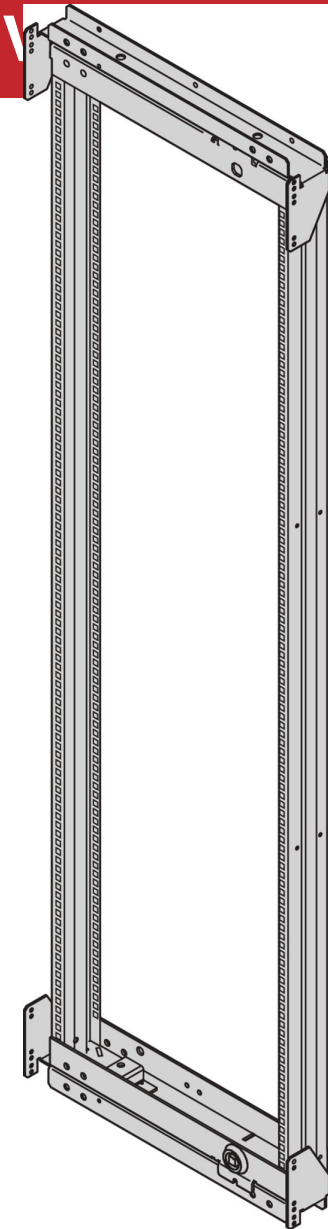

Swing Frame for 600 mm Width

The 19" swing frame allows the installation of sub-racks while simultaneously making wiring at the rear accessible.

Varistar CP swing frame comes with 150 KG load capacity, 120° movement and flexible pivot point.

FUNKTIONER

For full height or partial-height mounting

Pivot point can be selected right or left

Can accommodate 19" chassis and 19" subracks (maximum depth 200 mm)

120° hinge, square locks including 2 keys

Load-carrying capacity 150 kg

SPECIFIKATIONER

Bredde:	600mm
Product Type:	Cabinet/Rack Frame
Materiale:	Stål

Table 1/2

Katalognummer	Rack Height	Pakke mængde	Farve	Farvekode	Finish	Højde
21630-668	24U	1	Black Grey	RAL 7021	Struktur Pulvermaling	1200mm
21630-678	47U	1	Black Grey	RAL 7021	Struktur Pulvermaling	2200mm
21630-676	42U	1	Black Grey	RAL 7021	Struktur Pulvermaling	2000mm
21630-674	38U	1	Black Grey	RAL 7021	Struktur Pulvermaling	1800mm
21630-672	33U	1	Black Grey	RAL 7021	Struktur Pulvermaling	1600mm
21630-670	29U	1	Black Grey	RAL 7021	Struktur Pulvermaling	1400mm