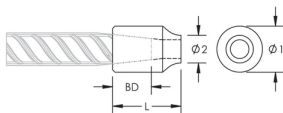

Einführtiefe (BD): 24mm

Stückgewicht: 0.09 kg

Anzahl Verpackungen: 250

ZUSÄTZLICHE PRODUKTDDETAILS

Bar dimensions and weights listed may vary by region. Coupler sizes not shown may be available by special order. Contact your nVent LENTON representative for more information.

The design of the weld, the selection of electrode, and other relevant choices depend on the chemical and physical properties of the structural steel to which the couplers are welded. Engineers who design assemblies should adhere to all appropriate regulations.

Suffix "EE" has been added to some part numbers to clarify design version among regions.

DIAGRAMME

WARNUNG

nVent-Produkte müssen in Übereinstimmung mit den Produktinformationsblättern und dem Schulungsmaterial von nVent installiert und verwendet werden. Informationsblätter sind verfügbar unter www.nVent.com sowie bei Ihrem nVent-Kundendienstvertreter. Unsachgemäße Installation, Missbrauch, Fehlanwendung oder andere Handlungen im Widerspruch zu den Anweisungen und Warnungen von nVent können zu Fehlfunktionen, Anlagenschäden, schwerer Körperverletzung sowie zum Tod führen und/oder haben die Annullierung der Garantie zur Folge.

Nordamerika

+1.800.753.9221

Option 1 – Kundendienst

Option 2 – Technischer

Support

Europa

Niederlande:

+31 800-0200135

Frankreich:

+33 800 901 793

Europa

Deutschland:

800 1890272

Sonstige Länder:

+31 13 5835404