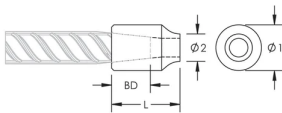

ZUSÄTZLICHE PRODUKTDDETAILS

Bar dimensions and weights listed may vary by region. Coupler sizes not shown may be available by special order. Contact your nVent LENTON representative for more information.

The design of the weld, the selection of electrode, and other relevant choices depend on the chemical and physical properties of the structural steel to which the couplers are welded. Engineers who design assemblies should adhere to all appropriate regulations.

Suffix "EE" has been added to some part numbers to clarify design version among regions.

DIAGRAMME

WARNUNG

---

nVent-Produkte müssen in Übereinstimmung mit den Produktinformationsblättern und dem Schulungsmaterial von nVent installiert und verwendet werden. Informationsblätter sind verfügbar unter www.nVent.com sowie bei Ihrem nVent-Kundendienstvertreter. Unsachgemäße Installation, Missbrauch, Fehlanwendung oder andere Handlungen im Widerspruch zu den Anweisungen und Warnungen von nVent können zu Fehlfunktionen, Anlagenschäden, schwerer Körperverletzung sowie zum Tod führen und/oder haben die Annullierung der Garantie zur Folge.

Nordamerika

+1.800.753.9221

Option 1 – Kundendienst

Option 2 – Technischer

Support

Europa

Niederlande:

+31 800-0200135

Frankreich:

+33 800 901 793

Europa

Deutschland:

800 1890272

Sonstige Länder:

+31 13 5835404