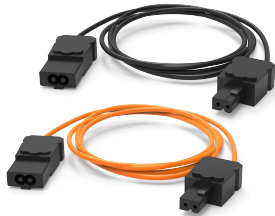

Compact LED Light Connection Cable, CELC

Ready-to-use cables for power supply. Cables are available in orange and black.

INDUSTRIE-STANDARDS

IP20

MERKMALE

Benefit: fast, tool-free assembly, thanks to pre-fabricated connectors

Advantage: pre-fabricated cables to be used with LED enclosure lights, make installation faster and easier

Feature: connection cables for compact LED enclosure light

SPEZIFIKATIONEN

Material: Kunststoff

Oberfläche: Glatt-matt

Table 1/1

Katalognummer	Länge	Farbe	Nennspannung	Eingangsspannung AC	Kabeltyp
CELC3001PB	3000mm	Schwarz	250V	250V max	Anschlusskabel
CELC3001PO	3000mm	Orange	250V	250V max	Anschlusskabel
CELC3001PBUL	3000mm	Schwarz	250V	250V max	Anschlusskabel