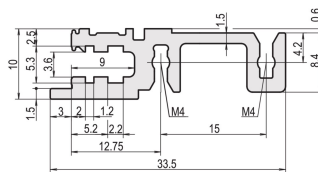

## KATALOGNUMMER

**34560-220**

Combinations of horizontal rails and side panels

		"4" can be combined		"2" combination not recommended	
Rack rail	Standard	-	+	+	+
	Standard with 1.5mm gap	+	+	+	+
Rack rail	Standard	+	+	-	-
	Standard with 1.5mm gap	+	+	-	-
Side panel	Light 1				
	Standard 2				
	Heavy 3				
	Rugged 4				

## PRODUKTMERKMALE

Breite Gestell: 20HP

Anzahl Verpackungen: 1

Oberfläche: Eloxiert

Länge: 106.68mm

Material: Aluminium

Produktfamilie: EuropacPRO; RatiopacPRO; RatiopacPRO AIR; CompacPRO; PropacPRO

Produkttyp: Modulschiene