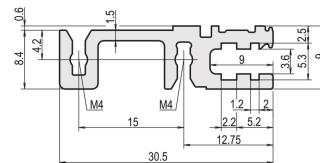

# Modulschiene, hinten, Typ H-VT, 1000 mm

## KATALOGNUMMER

**34560-701**

Combinations of horizontal rails and side panels

		"H" can be combined		"V" combination not recommended	
Horizontal rail	Side panel	-	+	+	+
Horizontal rail	Light panel	+	+	+	+
Horizontal rail	Flange panel	+	+	-	-
Horizontal rail	Flange panel	+	+	-	-