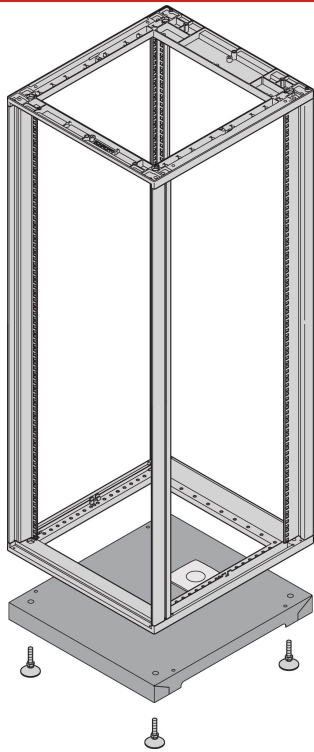

Novastar Base/Plinth

Base Plate for Rear Cable Ducting which cut out for cable management. Opening is covered with plastic. Accessory brush strip can build in.

CERTIFICATIONS

FEATURES

Static load-carrying capacity 400 kg

Adjustable feet, height 57 mm ... 67 mm

St, 1.5 mm, RAL 7021

Cable ducting 110 x 76 mm

Incl. GND/earthing

SPECIFICATIONS

Height:	45mm
Product Type:	Cabinet/Rack Base
Material:	Steel

Table 1/2

Catalog Number	Width	Depth	Package Quantity	Color	Color Code	Finish
27230-072	553mm	800mm	1	Black Grey	RAL 7021	Powder Coated
27230-070	553mm	500mm	1	Black Grey	RAL 7021	Powder Coated
27230-080	1000mm	1000mm	1	Black Grey	RAL 7021	Powder Coated
27230-076	900mm	900mm	1	Black Grey	RAL 7021	Powder Coated
27230-071	553mm	600mm	1	Black Grey	RAL 7021	Powder Coated

Table 2/2

Catalog Number	Type
27230-072	Base Plinth
27230-070	Base Plinth
27230-080	Base Plinth
27230-076	Base Plinth
27230-071	Base Plinth

ADDITIONAL PRODUCT DETAILS

Please order brush strip separately.