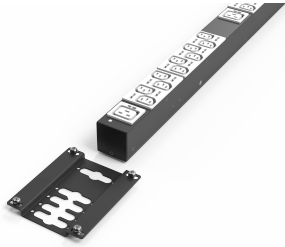

PDU Mounting Bracket

Assembly kits for PDUs. Allows easy integration of PDUs in a rack.

CERTIFICATIONS

FEATURES

Easy assembly of basic and RackPower PDUs

SPECIFICATIONS

Product Type: Bracket

Table 1/1

Catalog Number	Type	Package Quantity	Finish	Material
20110-068	Basic PDU	2		Stainless Steel
23130-010	Intelligent PDU, Double	2	Powder Coated	Steel

WARNING

nVent products shall be installed and used only as indicated in nVent's product instruction sheets and training materials. Instruction sheets are available at www.nvent.com and from your nVent customer service representative. Improper installation, misuse, misapplication or other failure to completely follow nVent's instructions and warnings may cause product malfunction, property damage, serious bodily injury and death and/or void your warranty.