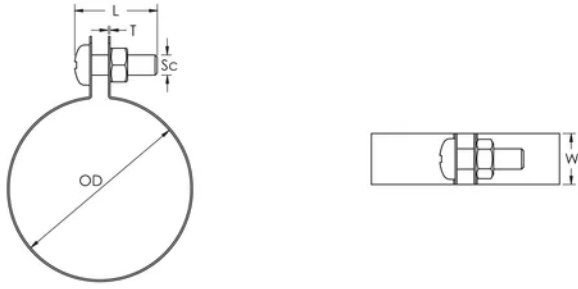

STRC CU Strap Clamp for Copper Tube, 28 mm OD

CATALOG NUMBER

STRC028CU

FEATURES

Includes fasteners, screw and nut

PRODUCT ATTRIBUTES

Article Number: 574210

Material: Copper

Outer Diameter (OD): 28 mm

Width (W): 15 mm

Thickness (T): 0.6 mm

Screw Diameter (Sc): 6

Screw Length (L): 16mm

DIAGRAMS

WARNING

nVent products shall be installed and used only as indicated in nVent's product instruction sheets and training materials. Instruction sheets are available at www.nvent.com and from your nVent customer service representative. Improper installation, misuse, misapplication or other failure to completely follow nVent's instructions and warnings may cause product malfunction, property damage, serious bodily injury and death and/or void your warranty.