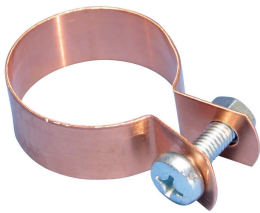

STRC CU Strap Clamp for Copper Tube, 28 mm OD

CATALOG NUMBER

STRC028CU

FEATURES

Includes fasteners, screw and nut

PRODUCT ATTRIBUTES

Article Number: 574210

Material: Copper

Outer Diameter (OD): 28 mm

Width (W): 15 mm

Thickness (T): 0.6 mm

Screw Diameter (Sc): 6

Screw Length (L): 16mm

DIAGRAMS

WARNING

nVent products shall be installed and used only as indicated in nVent's product instruction sheets and training materials. Instruction sheets are available at www.nvent.com and from your nVent customer service representative. Improper installation, misuse, misapplication or other failure to completely follow nVent's instructions and warnings may cause product malfunction, property damage, serious bodily injury and death and/or void your warranty.