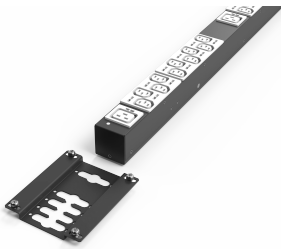

PDU Mounting Bracket

Data Solutions

Assembly kits for PDUs. Allows easy integration of PDUs in a rack.

CERTIFICATIONS

FEATURES

Easy assembly of basic and RackPower PDUs

SPECIFICATIONS

Product Type: Bracket

Table 1/1

Catalog Number	Works With	Type	Package Quantity	Finish	Material	Certifications
20110-068		Basic PDU	2		Stainless Steel	RoHS
23130-010		Intelligent PDU, Double	2	Powder Coated	Steel	RoHS
21130-074	Varistar CP	Intelligent PDU, Single	2	Powder Coated	Steel	