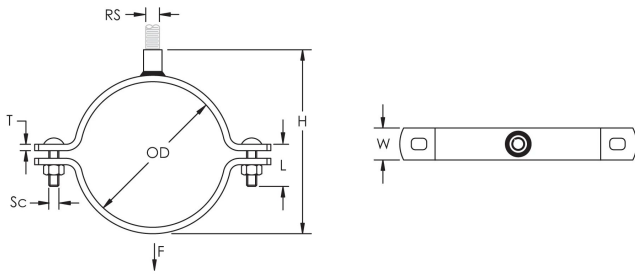

## FEATURES

Suspends copper pipe services

Cup head fastener

Double bolted

## PRODUCT ATTRIBUTES

Finish: Polyester

Color: Brown

NB/DN: 40

Outer Diameter (OD): 38.1 mm

Rod Size (RS): M10

Height (H): 69 mm

Width (W): 20 mm

Thickness (T): 3 mm

Screw Diameter (Sc): 1/4"

Screw Length (L): 1"

Static Load: 1500N

## DIAGRAMS