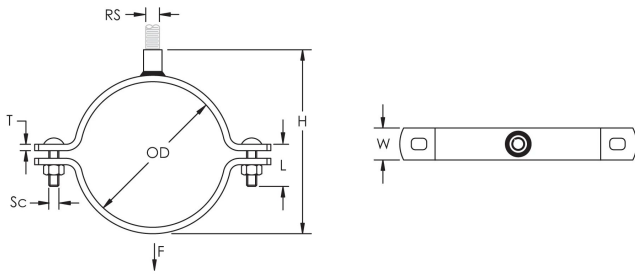

NUT 2-Screw Clamp for Copper Pipe, 65 DN, 63.5 mm OD

CATALOG NUMBER

NUT65CUPPC

FEATURES

Suspends copper pipe services

Cup head fastener

Double bolted

PRODUCT ATTRIBUTES

Finish: Polyester

Color: Brown

NB/DN: 65

Outer Diameter (OD): 63.5 mm

Rod Size (RS): M10

Height (H): 95 mm

Width (W): 20 mm

Thickness (T): 3 mm

Screw Diameter (Sc): 1/4"

Screw Length (L): 1"

Static Load: 1500N

DIAGRAMS

WARNING

nVent products shall be installed and used only as indicated in nVent's product instruction sheets and training materials. Instruction sheets are available at www.nvent.com and from your nVent customer service representative. Improper installation, misuse, misapplication or other failure to completely follow nVent's instructions and warnings may cause product malfunction, property damage, serious bodily injury and death and/or void your warranty.