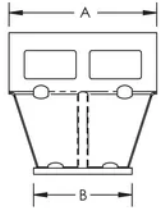

Adjustable Fixing Bracket

CERTIFICATIONS

FEATURES

Secures SPEEDWAY Cable Ladder to structural elements for horizontal and vertical runs

Installs quickly and easily with included hardware

Low profile allows for installations in tight spaces

SPECIFICATIONS

Table 1/2

Catalog Number	Article Number	Material	Finish	A	B	C
CLSWAFBGA	842050	Steel	Hot-Dip Galvanized	60 mm	40 mm	58 mm

Table 2/2

Catalog Number	Article Number	D
CLSWAFBGA	842050	2.5 mm

DIAGRAMS