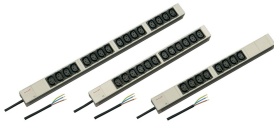

# Socket Strip, IEC C13

Modular, compact PDU with many function elements. Using a 1 U by 1 U aluminum chassis the PDU can easily be integrated in a rack with IEC C13 outlets.

## FEATURES

230 V, 10 A

Horizontal and vertical mounting

Socket strips can be rotated through all four directions (in 90° increments) during installation

Socket strips with IEC 60320-C13 sockets

Connecting cable 2 m, open end with ferrules

## SPECIFICATIONS

**Material:** Aluminum; Polyamide

**Color:** Grey

**Product Type:** Socket Strip

Table 1/2

Catalog Number	Socket Type	Socket Quantity	Switched Outlets	Voltage AC	Package Quantity	Depth
60110-292	IEC C13	16	No	230V	1	44mm

Catalog Number	Socket Type	Socket Quantity	Switched Outlets	Voltage AC	Package Quantity	Depth
60110-290	IEC C13	8	No	230V	1	44mm
60110-291	IEC C13	12	No	230V	1	44mm

Table 2/2

Catalog Number	Finish	Length
60110-292	Anodized	608.5mm
60110-290	Anodized	438.5mm
60110-291	Anodized	438.5mm