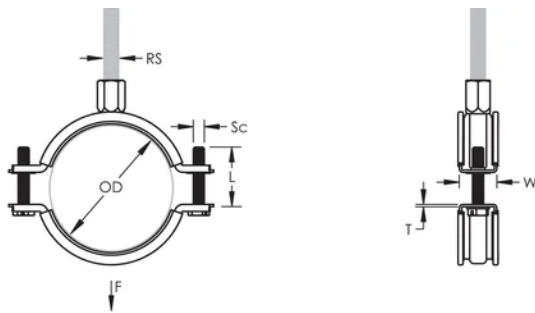

Finish: Electrogalvanized

Temperature: -50 to 110 °C

Color: Black

Outer Diameter (OD): 25 - 31 mm

Pipe Size: 3/4"

NB/DN: 20

Rod Size (RS): M8;M10

Width (W): 20 mm

Thickness (T): 1 mm

Screw Diameter (Sc): 6

Screw Length (L): 22mm

Static Load: 1000N

ADDITIONAL PRODUCT DETAILS

Lining is EPDM rubber.

DIAGRAMS

WARNING