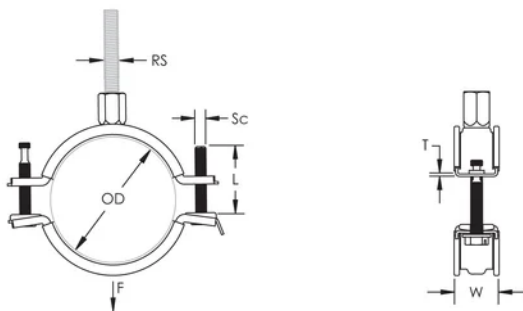

Combo head bolt works with slotted, hex, or Phillips drivers

Longer ears position the screw farther from the hanger, improving tool clearance when the screw is tightened

Combination nut can be attached to M8 or M10 threaded rod, simplifying material handling

Outer Diameter (OD): 78 - 88 mm

Rod Size (RS): M8;M10

Width (W): 23 mm

Thickness (T): 1.5 mm

Screw Diameter (Sc): 6

Screw Length (L): 40mm

Static Load: 2000N

ADDITIONAL PRODUCT DETAILS

Lining is EPDM rubber.

DIAGRAMS

WARNING

nVent products shall be installed and used only as indicated in nVent's product instruction sheets and training materials. Instruction sheets are available at www.nvent.com and from your nVent customer service representative. Improper installation, misuse, misapplication or other failure to completely follow nVent's instructions and warnings may cause product malfunction, property damage, serious bodily injury and death and/or void your warranty.