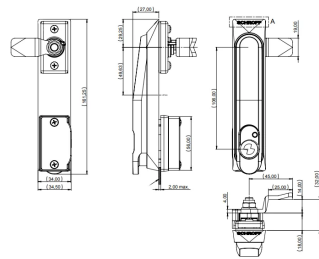

### CATALOG NUMBER

**24630-062**

Lever handle for door systems with several locking points.