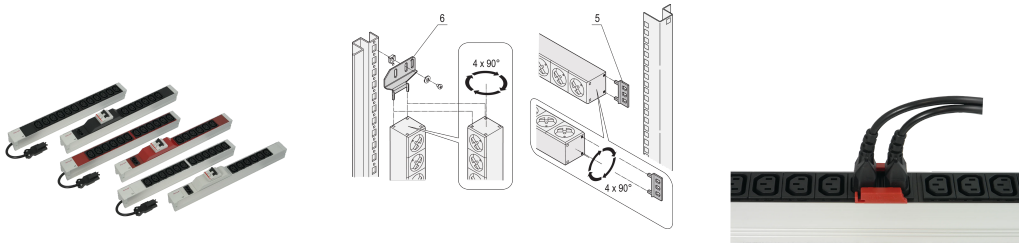

# Socket Strip, IEC C13, With Wieland® Input, C13, 12 Sockets, 19", White

### CATALOG NUMBER

60110-340

Modular, compact PDU with many function elements. Using a 1 U by 1 U aluminum chassis the PDU can easily be integrated in a rack. The Wieland connector allows easy combination with different power input cords.

### FEATURES

Input via Wieland® GST 18 plug

Installation height 1 U

In accordance with IEC 60320

Horizontal or vertical mounting

Output via IEC 60320 C-13 sockets

Socket strips can be rotated through all four directions (in 90° increments) during fitting

## PRODUCT ATTRIBUTES

---

Socket Type: IEC C13

Socket Quantity: 12

Switched Outlets: No

Voltage AC: 230V

Package Quantity: 1

Color: Grey